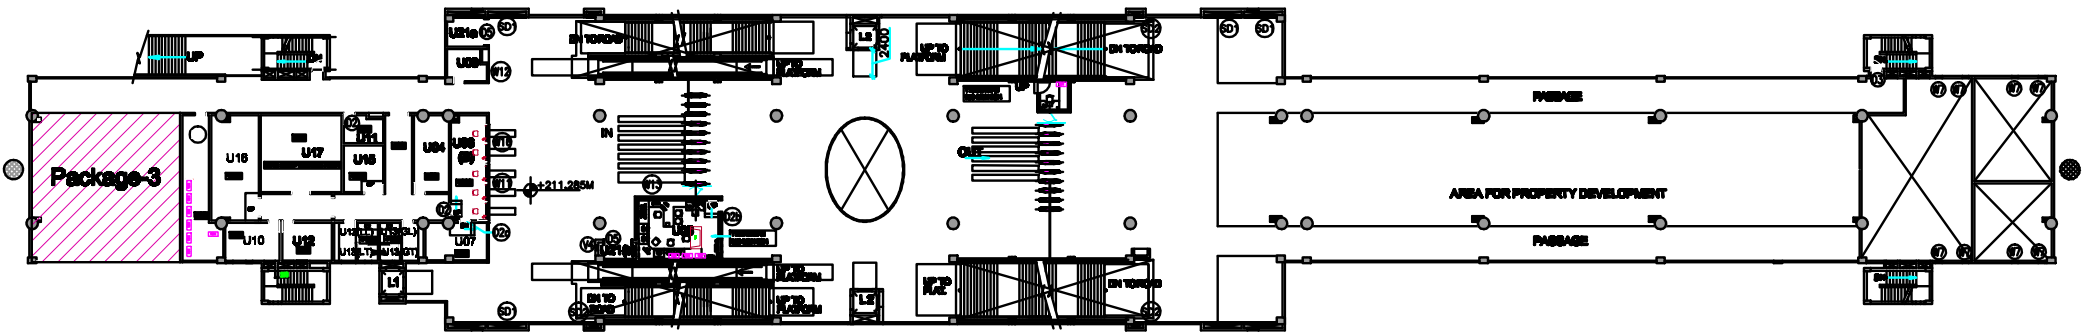

←  
Towards Kashmiri Gate

G. T. Karnal Road

→  
Towards Dilshad Garden

**MANSAROVAR PARK Metro Station (Package-3) Concourse Level Plan (177 Sqm. Approx.)  
Revise Plan**