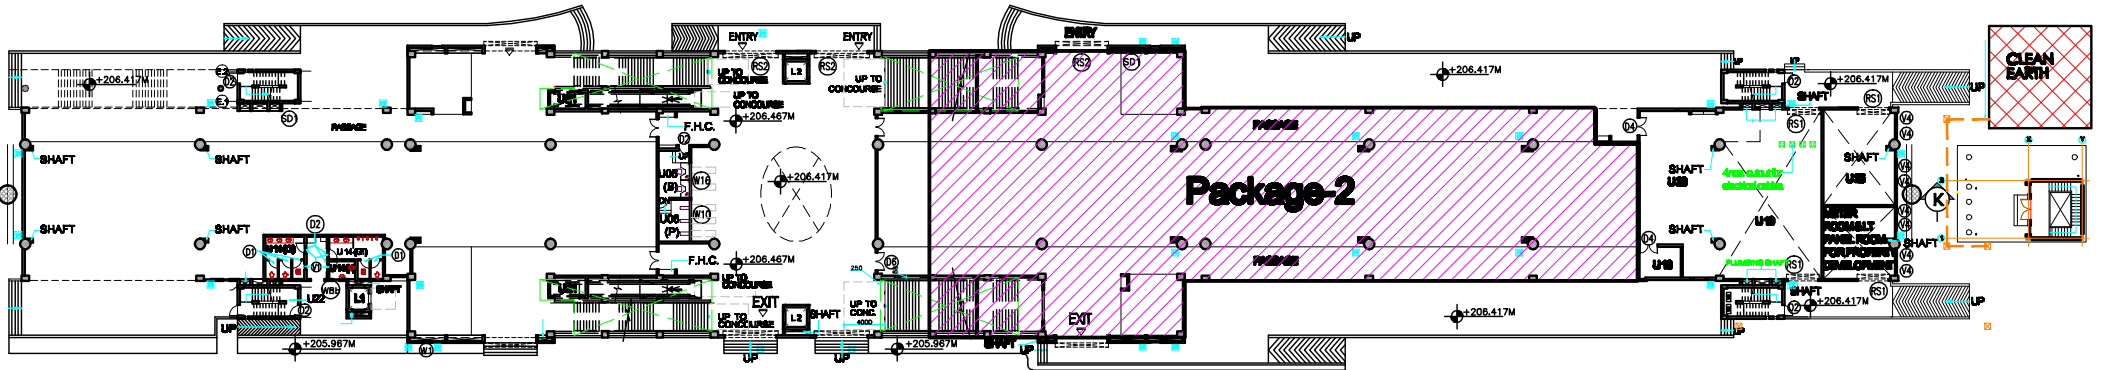

←
Towards Kashmiri Gate

G. T. Karnal Road

→
Towards Dilshad Garden

MANSAROVAR PARK Metro Station (Package-2)- Ground Floor Plan