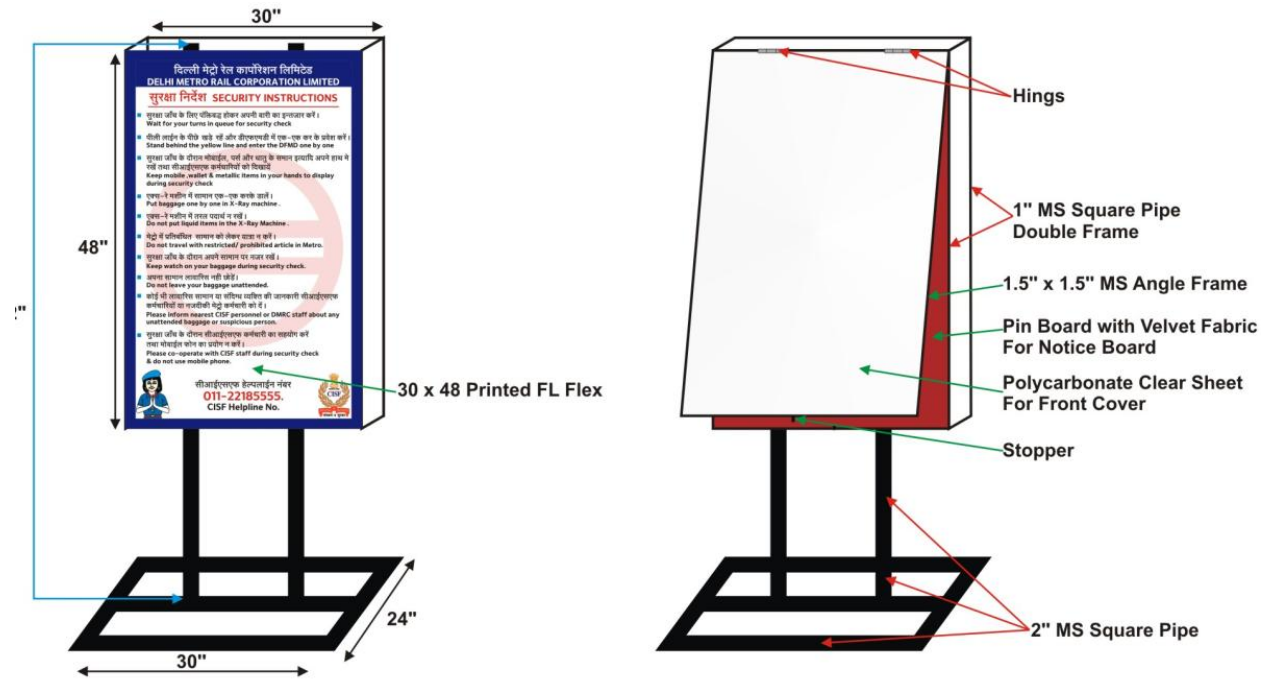

1. TOKEN DROP BOX WITH STAND

2. HEIGHT MANNEQUIN

Drawings for supply of Token Drop Box without stand, Cash Bag with aluminum lock, Security Instruction cum Notice Board standee, X-BIS cum Not in Use standee, SS standee, ACP Stop Board and Installation of Token Drop Box with stand & Height Mannequin at different metro station

3. TOKEN DROP BOX WITHOUT STAND

4. CASH BAG WITH ALUMINIUM LOCK

Drawings for supply of Token Drop Box without stand, Cash Bag with aluminum lock, Security Instruction cum Notice Board standee, X-BIS cum Not in Use standee, SS standee, ACP Stop Board and Installation of Token Drop Box with stand & Height Mannequin at different metro station

5. SECURITY INSTRUCTION CUM NOTICE BOARD STANDEE

6. XBIS CUM NOT IN USE STANDEE

Drawings for supply of Token Drop Box without stand, Cash Bag with aluminum lock, Security Instruction cum Notice Board standee, X-BIS cum Not in Use standee, SS standee, ACP Stop Board and Installation of Token Drop Box with stand & Height Mannequin at different metro station