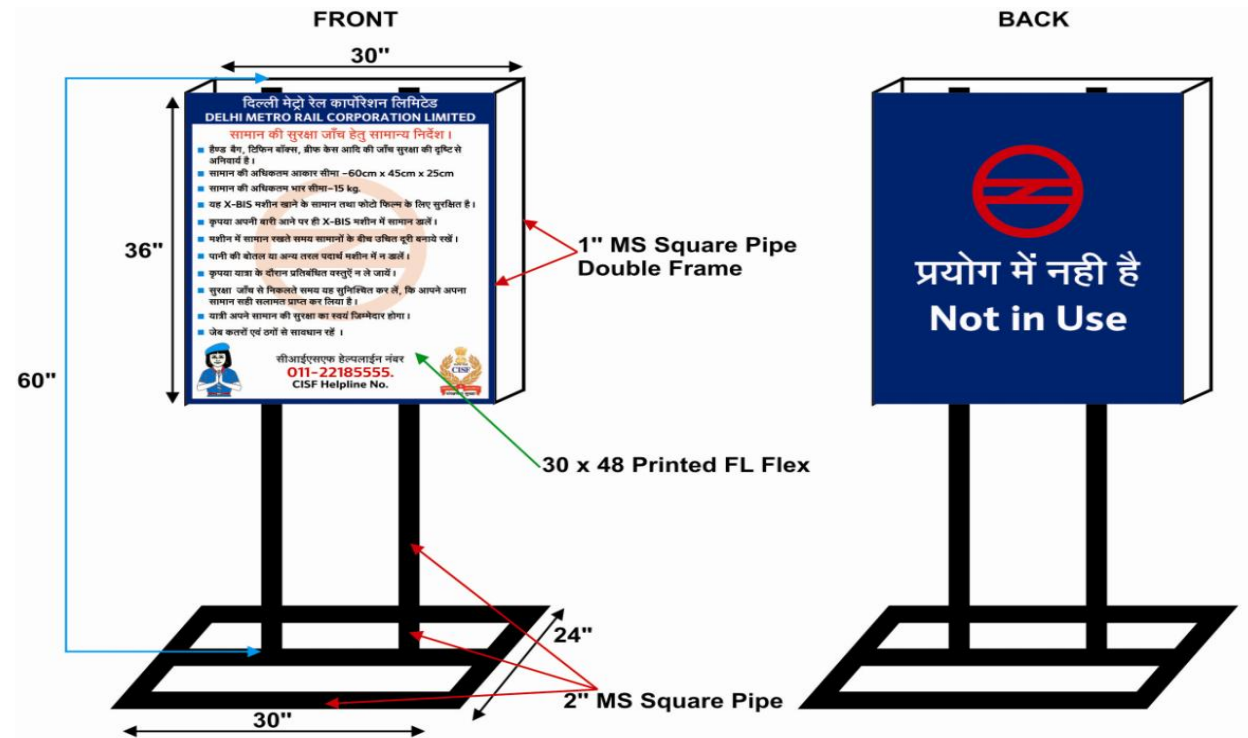

Drawings for supply of Token Drop Box without stand, Cash Bag with aluminum lock, Security Instruction cum Notice Board standee, X-BIS cum Not in Use standee, SS standee, ACP Stop Board and Installation of Token Drop Box with stand & Height Mannequin at different metro station

1. TOKEN DROP BOX WITH STAND

2. HEIGHT MANNEQUIN

Drawings for supply of Token Drop Box without stand, Cash Bag with aluminum lock, Security Instruction cum Notice Board standee, X-BIS cum Not in Use standee, SS standee, ACP Stop Board and Installation of Token Drop Box with stand & Height Mannequin at different metro station

3. TOKEN DROP BOX WITHOUT STAND

4. CASH BAG WITH ALUMINIUM LOCK

Drawings for supply of Token Drop Box without stand, Cash Bag with aluminum lock, Security Instruction cum Notice Board standee, X-BIS cum Not in Use standee, SS standee, ACP Stop Board and Installation of Token Drop Box with stand & Height Mannequin at different metro station

5. SECURITY INSTRUCTION CUM NOTICE BOARD STANDEE

6. XBIS CUM NOT IN USE STANDEE

Drawings for supply of Token Drop Box without stand, Cash Bag with aluminum lock, Security Instruction cum Notice Board standee, X-BIS cum Not in Use standee, SS standee, ACP Stop Board and Installation of Token Drop Box with stand & Height Mannequin at different metro station